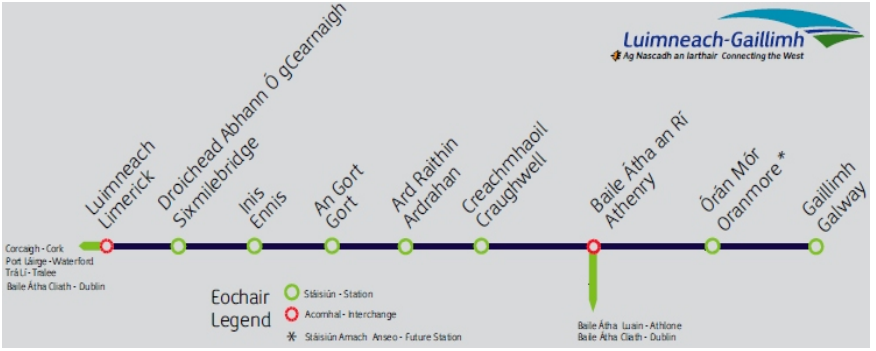

Luimneach – Gallimh – Dé Domhnaigh (Níl an Domhnach roimh shaoirí poiblí san áireamh)
Limerick – Galway – Sunday (excluding Sundays prior to public holidays)

		2	2	2	1 2	2	2	2	2	2	2	2	1 2	1 2	2
		SUN	SUN	SUN	SUN	SUN	SUN	SUN	SUN	SUN	SUN	SUN	SUN	SUN	SUN
LIMERICK Colbert	Dep	07.05	09.00	....	....	11.00	12.40	....	14.20	16.10	....	18.30	....	....	21.00
Sixmilebridge	Dep	07.26	09.21	..	..	11.21	13.01	..	14.41	16.31	..	18.51	..	..	21.21
ENNIS	Arr	07.45	09.39	....	....	11.40	13.19	....	15.00	16.49	....	19.09	....	....	21.40
ENNIS	Dep	..	09.41	From Heuston	From Heuston	..	13.21	From Heuston	..	16.49	From Heuston	19.09	From Heuston	From Heuston	..
Gort	Dep	....	10.09	From Heuston	From Heuston	....	13.49	From Heuston	....	17.16	From Heuston	19.36	From Heuston	From Heuston	....
Ardrahan	Dep	..	10.18	From Heuston	From Heuston	..	13.58	From Heuston	..	17.26	From Heuston	19.46	From Heuston	From Heuston	..
Craughwell	Dep	....	10.29	From Heuston	From Heuston	....	14.09	From Heuston	....	17.37	From Heuston	19.57	From Heuston	From Heuston	....
Athenry	Arr	..	10.40	From Heuston	From Heuston	..	14.20	From Heuston	..	17.47	From Heuston	20.07	From Heuston	From Heuston	..
Athenry	Dep	....	10.42	10.53	13.47	....	14.22	16.48	....	17.50	18.52	20.10	21.12	22.45	....
GALWAY Céannt	Arr	..	10.59	11.13	14.06	..	14.39	17.12	..	18.09	19.10	20.25	21.30	23.05	..