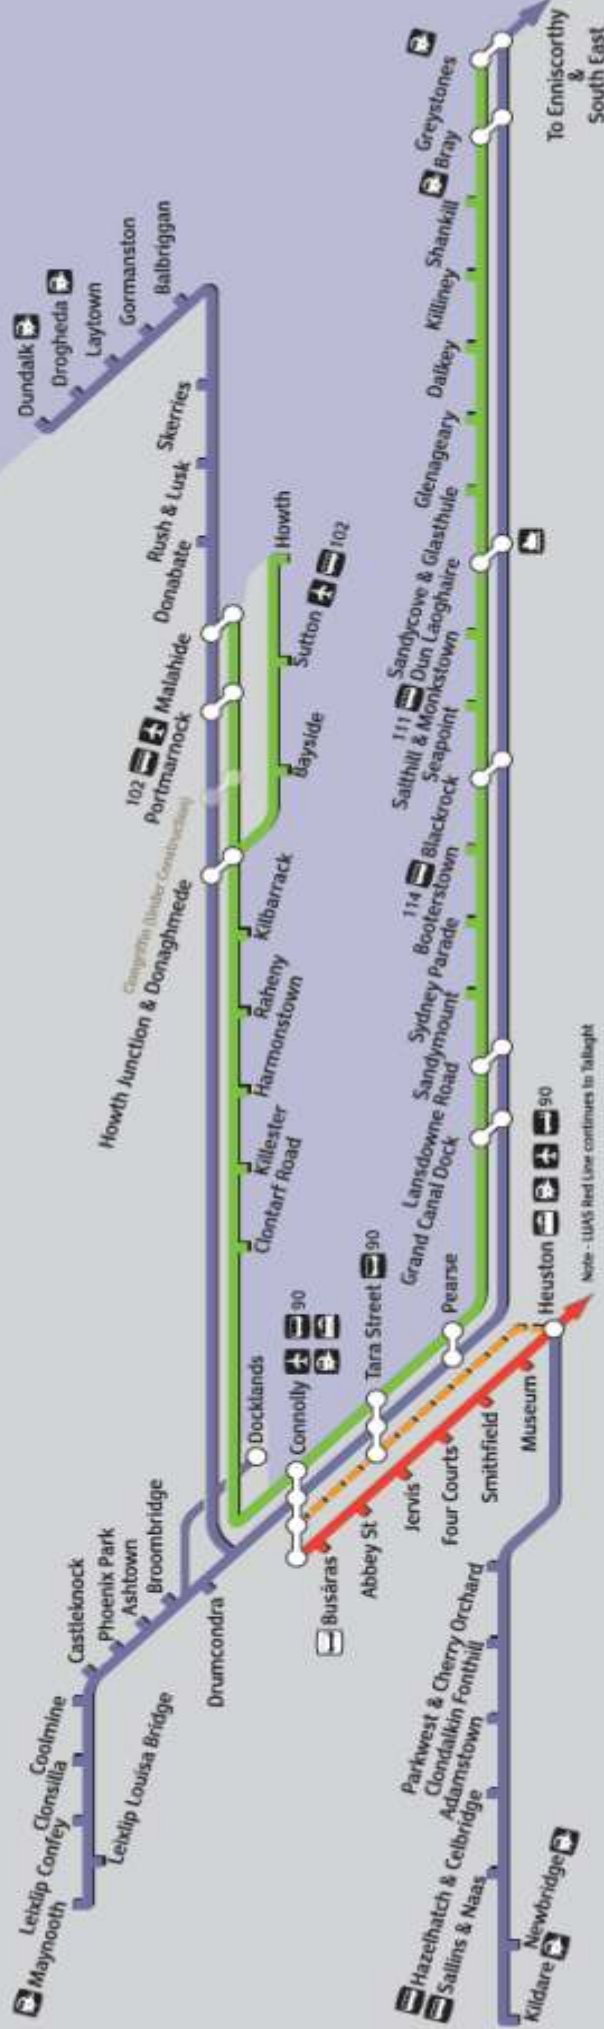

DART
Feeder Bus Routes (Number)
Commuter
National Bus Connections
Intercity Rail Connections
Airport Connection
Ferry Connection

Route 90 Feeder Bus
Luas Connections

irishrail.ie
For further information

DART info by SMS:
Simply text DART "Station name" to 53700. Texts cost 30c.
Operator charges may apply.

Information Bureau:
Phone 01 836 6222
Mon/Fri 08.30 to 18.00 Sat 09.00 to 18.00